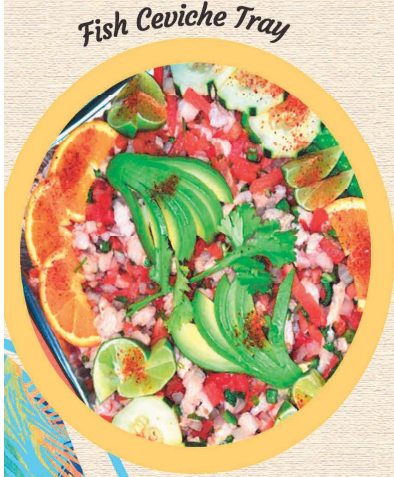

Fish Ceviche Tray

CEVICHE CAMARON TRAY
(30 *Tostadas*) 10-13 Servings **$240**

½ CEVICHE CAMARON TRAY
(15 *Tostadas*) 5-7 Servings **$120**

CEVICHE PESCADO TRAY
(30 *Tostadas*) 10-13 Servings **$210**

½ CEVICHE PESCADO TRAY
(15 *Tostadas*) 5-7 Servings **$105**

AGUA CHILE PARTY TRAY
(10 x $20) 10-15 Servings **$200**

½ AGUA CHILE PARTY TRAY
(5 x $20) 5-7 Servings **$100**

QUESABIRRIA PARTY TRAY
(30 *Quesabirrias*) 10-14 Servings **$160**

½ QUESABIRRIA PARTY TRAY
(15 *Quesabirrias*) 5-7 Servings **$80**